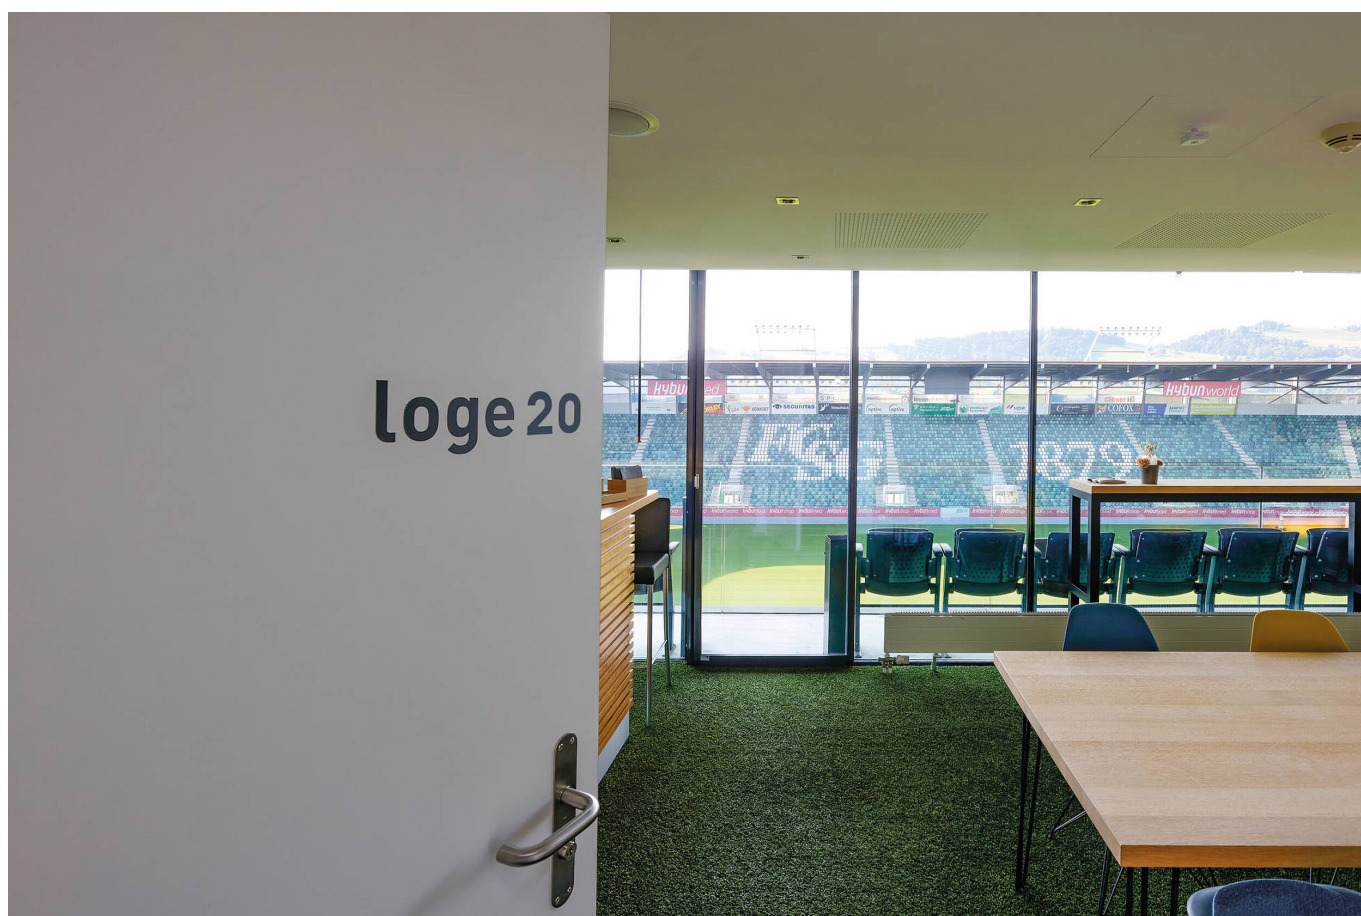

Property card

Kybunpark St. Gallen

Category: Office / Administration

Year: 2008

Type: New building

Brand: RWD Schlatter

Architect: Clerici Müller & Partner, Architekten AG

Building promoter: Stadion St. Gallen AG