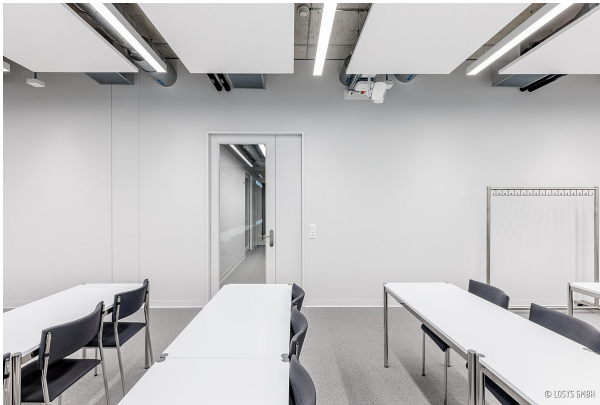

Property card

Laboratory building UZH Irchel

Category: Public buildings

Year: 2022

Type: New building

Brand: RWD Schlatter

Gallery

Contact us