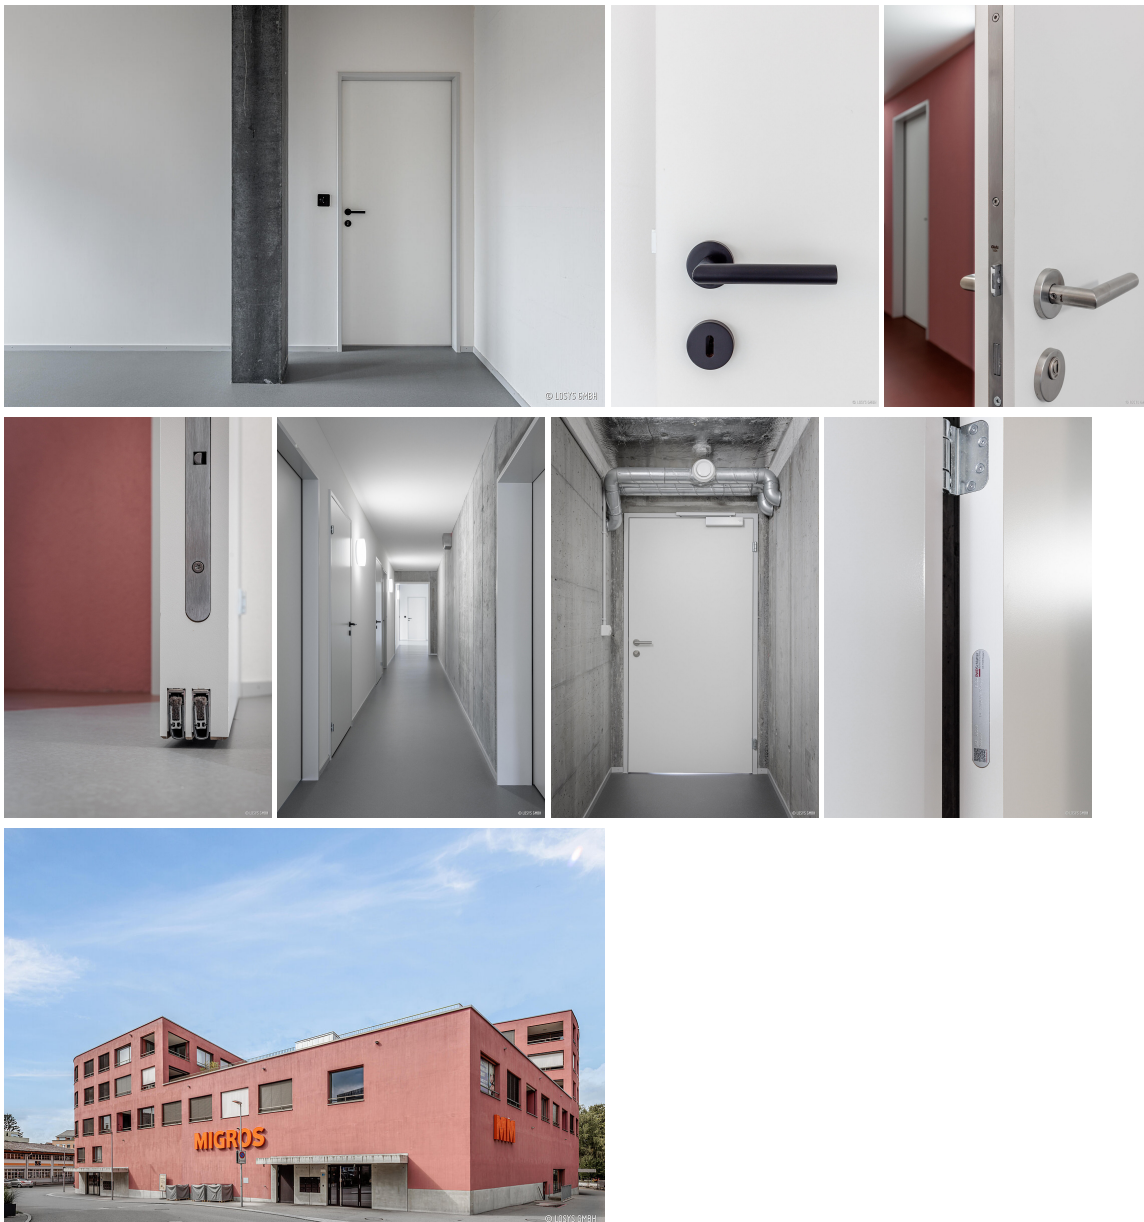

Category: Mixed use

Year: 2022

Type: New building

Brand: RWD Schlatter

Building promoter: Swiss Prime Site AG

Architect: Ghisleni Partner AG

Main contractor: Ghisleni Partner AG

Gallery