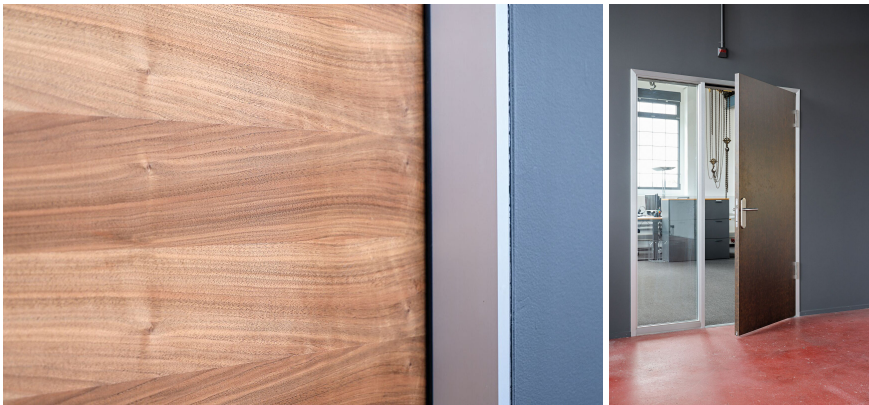

Category: Office / Administration

Year: 2022

Type: Structural alteration

Brand: RWD Schlatter

Architect: Preisig + Wasser AG

Building promoter: RWD Reppisch-Werke AG

Gallery