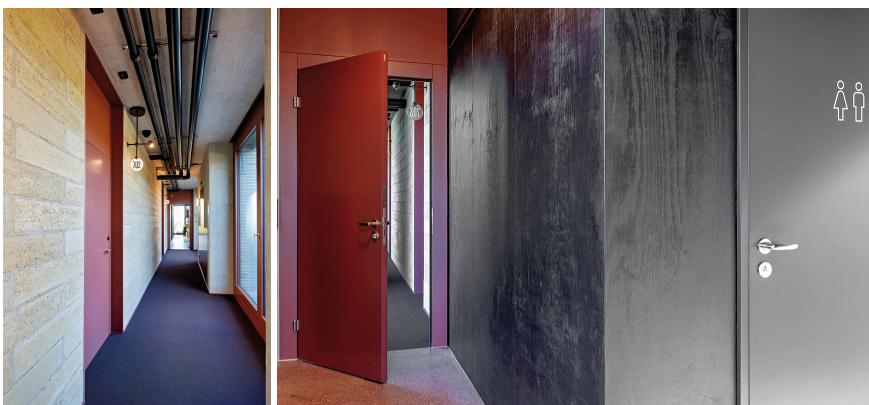

Category: Hotel

Year: 2023

Type: New building

Brand: RWD Schlatter

Building promoter: HRS Real Estate AG

Architect: Boltshauser Architekten AG

We delivered different doors for this new-build project. Our bespoke hotel room doors in an elegant brown-red color give the rooms a warm and inviting atmosphere. Stylish black wood doors for the doors in the rooms provide additional elegance. Our high-quality doors in the staircase not only contribute to security, but are also an important part of the overall aesthetic appearance of the hotel. Maximum security and accessibility are ensured by our high-quality functional doors in the plinth and basement.

Gallery