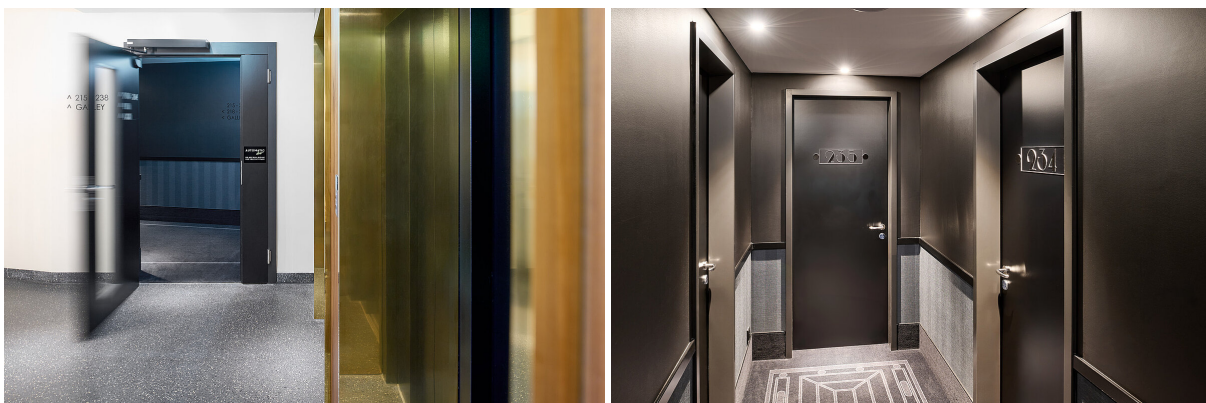

Category: Hotel

Year: 2021

Type: Restoration

Brand: RWD Schlatter

Building promoter: PSP Swiss Properties AG

Architect: Monoplan AG

We used different door solutions at the Ruby Mimi Hotel Zurich. The aim was to combine security, convenience and design in this hotel project. We delivered a total of 300 doors for hotel rooms and the staircase. These include designer room doors, smoke and fire protection doors, escape route doors, soundproof doors and the steel frames consistent with them.

The two-tone hotel room doors are a particular eye-catcher: white on the inside, anthracite on the outside. In combination with two-tone steel frames, the result is a solution that is both optical and fulfils high security and resistance requirements.

Gallery