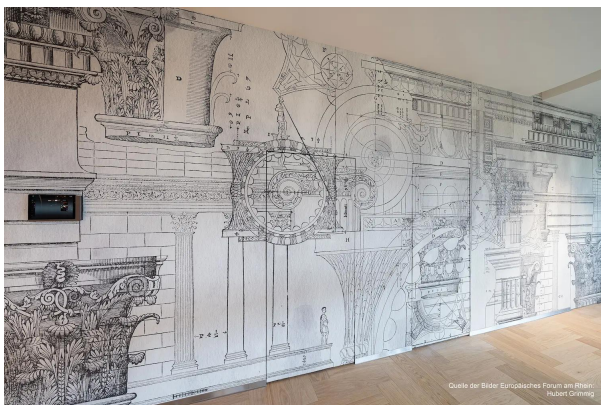

Reference PDF

European Forum on the Rhine

Quelle der Bilder Europäisches Forum am Rhein:
Hubert Grimmig

Category: Historic buildings

Year: 2019

Brand: joro

The project involved equipping an office and congress building with 50 special door elements that were individually fitted to the requirements of the property.

About the project

A particular highlight was custom-made products such as the joro Noframe frame, which was seamlessly integrated into the wall design. These casings were wallpapered over with a motif wallpaper, creating an almost invisible transition between the door and the wall and ensuring a harmonious, modern design.

The combination of technical precision and aesthetic perfection made this project an impressive examples of innovative solutions in door construction.

Gallery

Products

Interior doors

Interior doors are more than just passages: they emboss the atmosphere of a room. We offer you a complete range of interior doors and casings - made of wood, glass, steel, CPL, HPL and for a wide variety of styles.