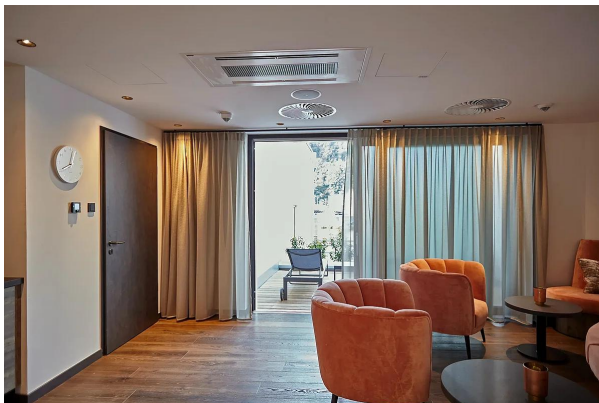

Category: Lodging establishments

Year: 2022

Brand: PRÜM

On the banks of the Moselle, in Traben-Trarbach, a town steeped in history, lies a hotel with an illustrious name: the Moselschlösschen. With an ensemble of historic buildings and a new multi-level extension. Alpstein architects from the Allgäu region created the new centrepiece of the hotel complex: a spa and wellness landscape covering 2,500 square metres with functional and optical interior doors from Prüm-Türenwerk.

Gallery