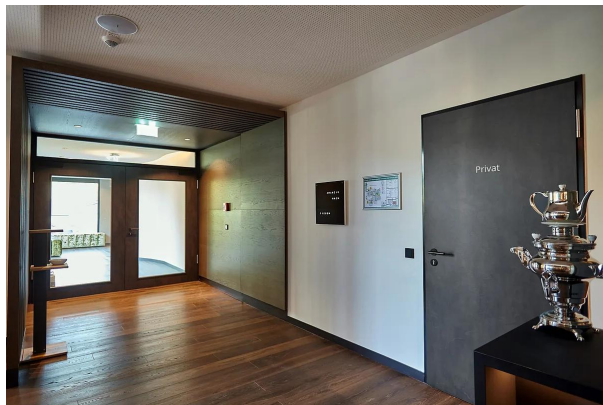

Category: Lodging establishments

Year: 2022

Brand: PRÜM

On the banks of the Moselle, in Traben-Trarbach, a town steeped in history, lies a hotel with an illustrious name: the Moselschlösschen. With an ensemble of historic buildings and a new multi-level extension. Alpstein architects from the Allgäu region created the new centrepiece of the hotel complex: a spa and wellness landscape covering 2,500 square metres with functional and optical interior doors from Prüm-Türenwerk.

Gallery