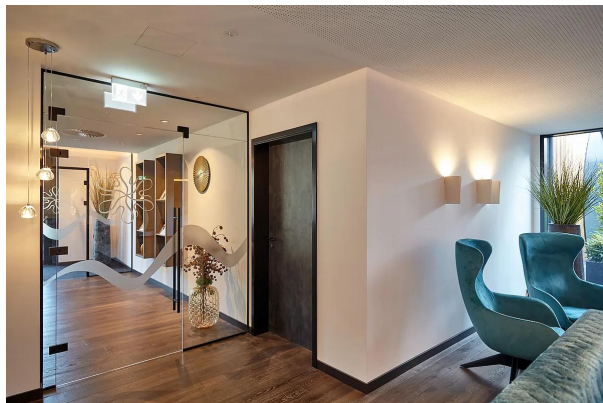

Category: Lodging establishments

Year: 2022

Brand: PRÜM

On the banks of the Moselle, in Traben-Trarbach, a town steeped in history, lies a hotel with an illustrious name: the Moselschlösschen. With an ensemble of historic buildings and a new multi-level extension. Alpstein architects from the Allgäu region created the new centrepiece of the hotel complex: a spa and wellness landscape covering 2,500 square metres with functional and optical interior doors from Prüm-Türenwerk.

Gallery