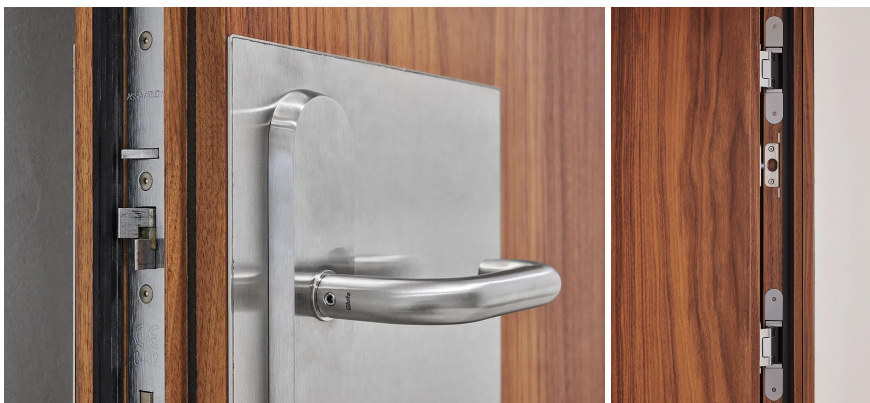

Category: Culture

Category: Educational institutions

Category: Public buildings

Year: 2019

Type: New building

Brand: RWD Schlatter

Building promoter: Kanton Waadt, Service des Immeubles

Architect: Fruehauf Henry & Viladoms SA

Equipping an art museum with doors is always a special feature. Like the building itself, they are always part of the exhibition, must reliably protect valuable items and help to structure the exhibition and guide visits.

About the project

The Musée des Beaux-Arts in Lausanne, the art museum of the canton of Vaud, therefore used high-quality, technically sophisticated fire protection doors in special dimensions. The exceptionally large doors provide representation, structure and fire protection in the museum's new building, which was inaugurated in 2019.

Gallery