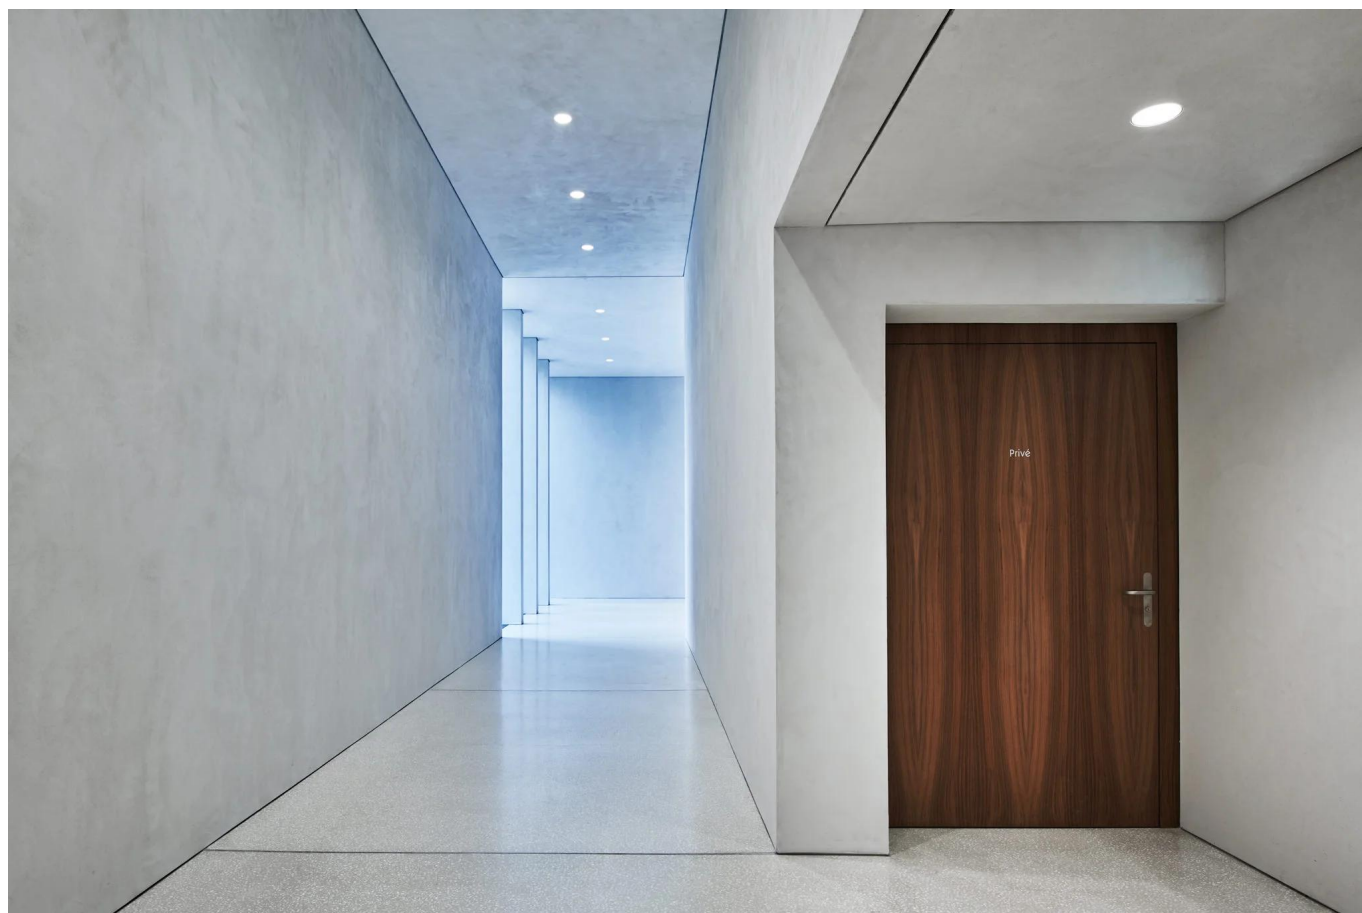

Property card

Musée des Beaux Arts